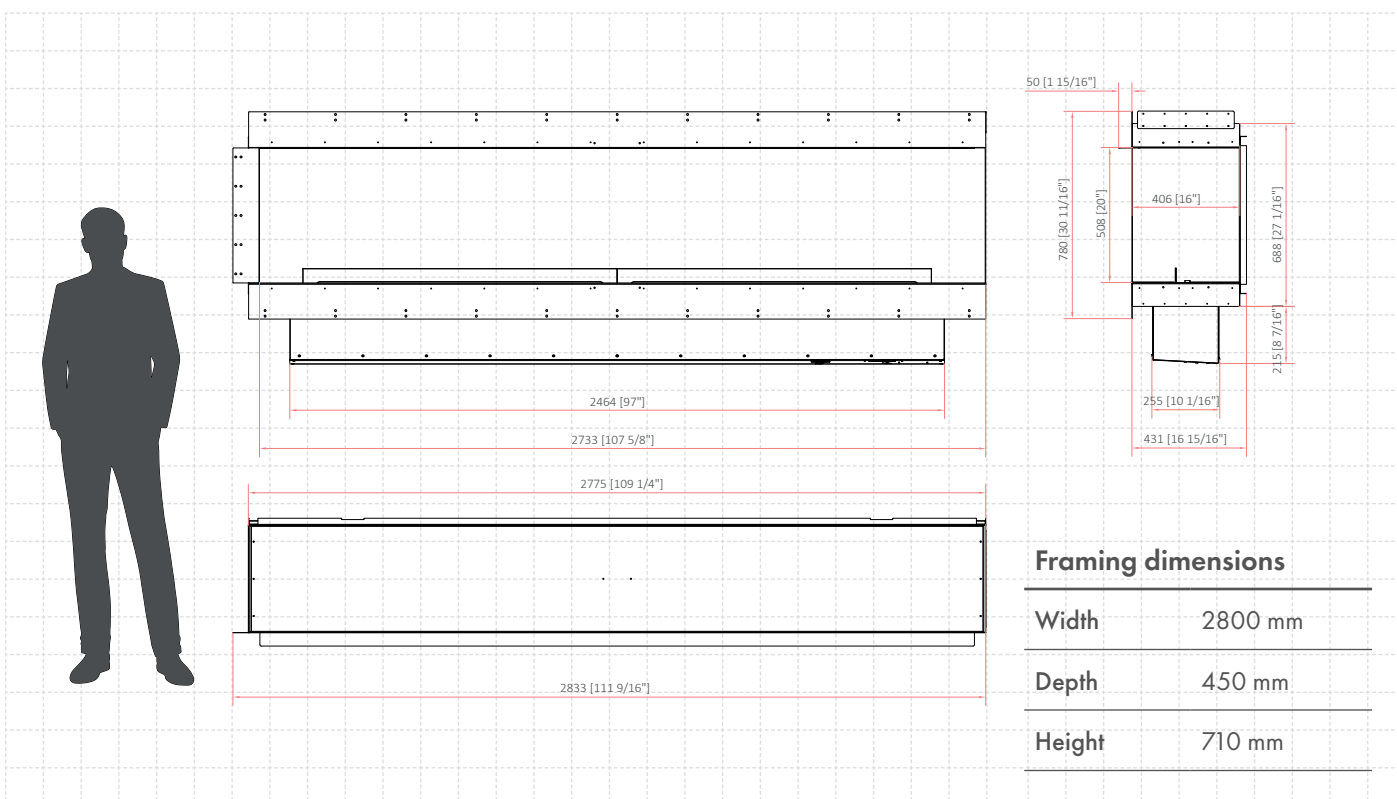

Forma 2700 Right Corner

Burner model	FLA4+ 2490 (BEV Technology®)
Fuel tank capacity	45.9 L
Maximum burn time	31 hours
Maximum heat output	22.5 kW
Minimum room cubature	225 m³
Flame height regulation	6 stages
Weight	224.4 kg
Fuel type	bioethanol 95 - 96,6%
Flue	not required
Air change rate	1 space volume per hour
Power supply	230 V
Finish	black powder coating
Materials	steel, galvanized steel, toughened glass
Application	for indoor use only

CONTROL OPTIONS

included

included

optional

'FLA4 NET-ZERO' APP

Control the fire with your smartphone!

OPTIONAL DECORATIVE TRAY

Decorative tray with 5 ceramic logs or white stones installed on the burner, behind the fireline.

O-TL certified

Manufactured to UL standards