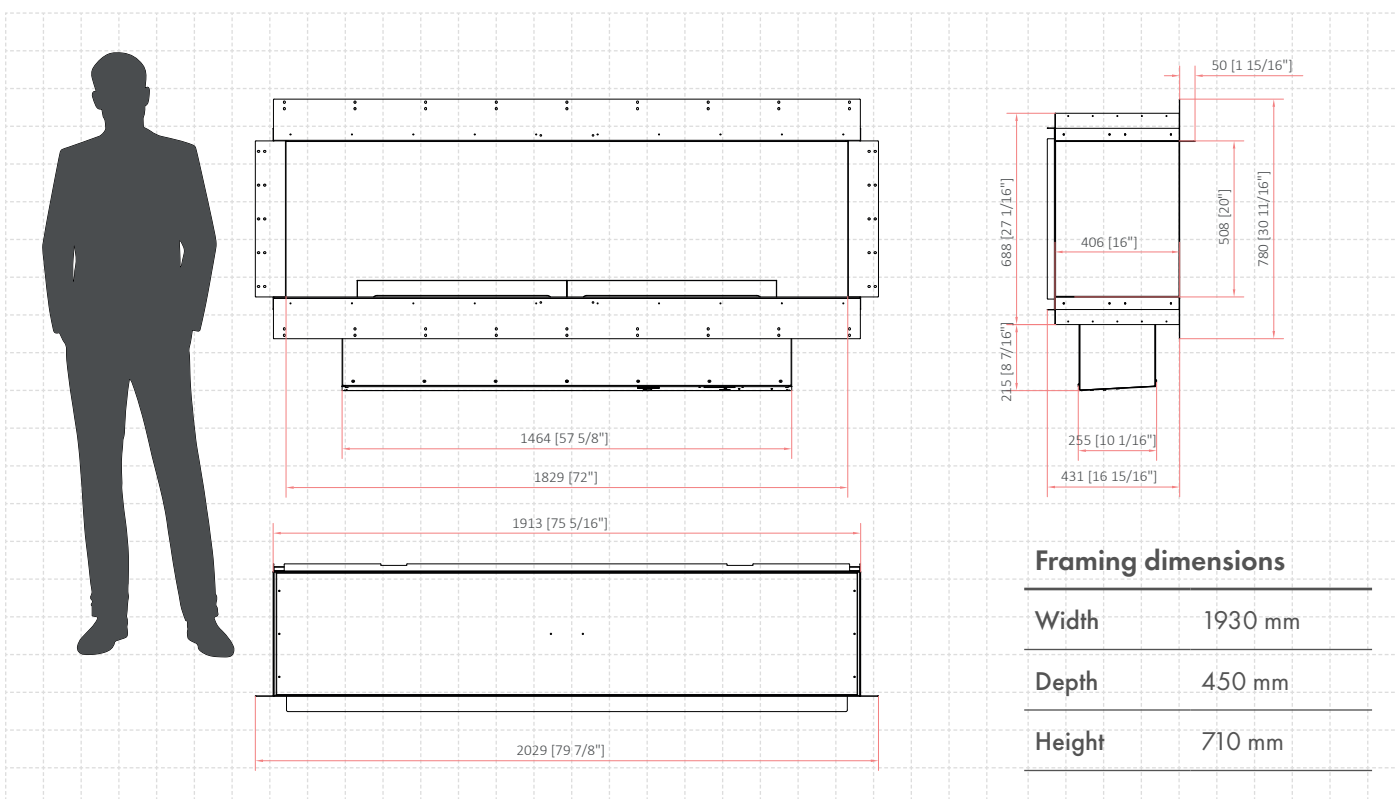

Forma 1800 Single-Sided

Burner model	FLA4+ 1490 (BEV Technology®)
Fuel tank capacity	26.8 L
Maximum burn time	30 hours
Maximum heat output	13.0 kW
Minimum room cubature	130 m ³
Flame height regulation	6 stages
Weight	118.3 kg
Fuel type	bioethanol 95 - 96,6%
Flue	not required
Air change rate	1 space volume per hour
Power supply	230 V
Finish	black powder coating
Materials	steel, galvanized steel, toughened glass
Application	for indoor use only

O-TL certified

Manufactured to UL standards

Framing dimensions

Width	1930 mm
Depth	450 mm
Height	710 mm