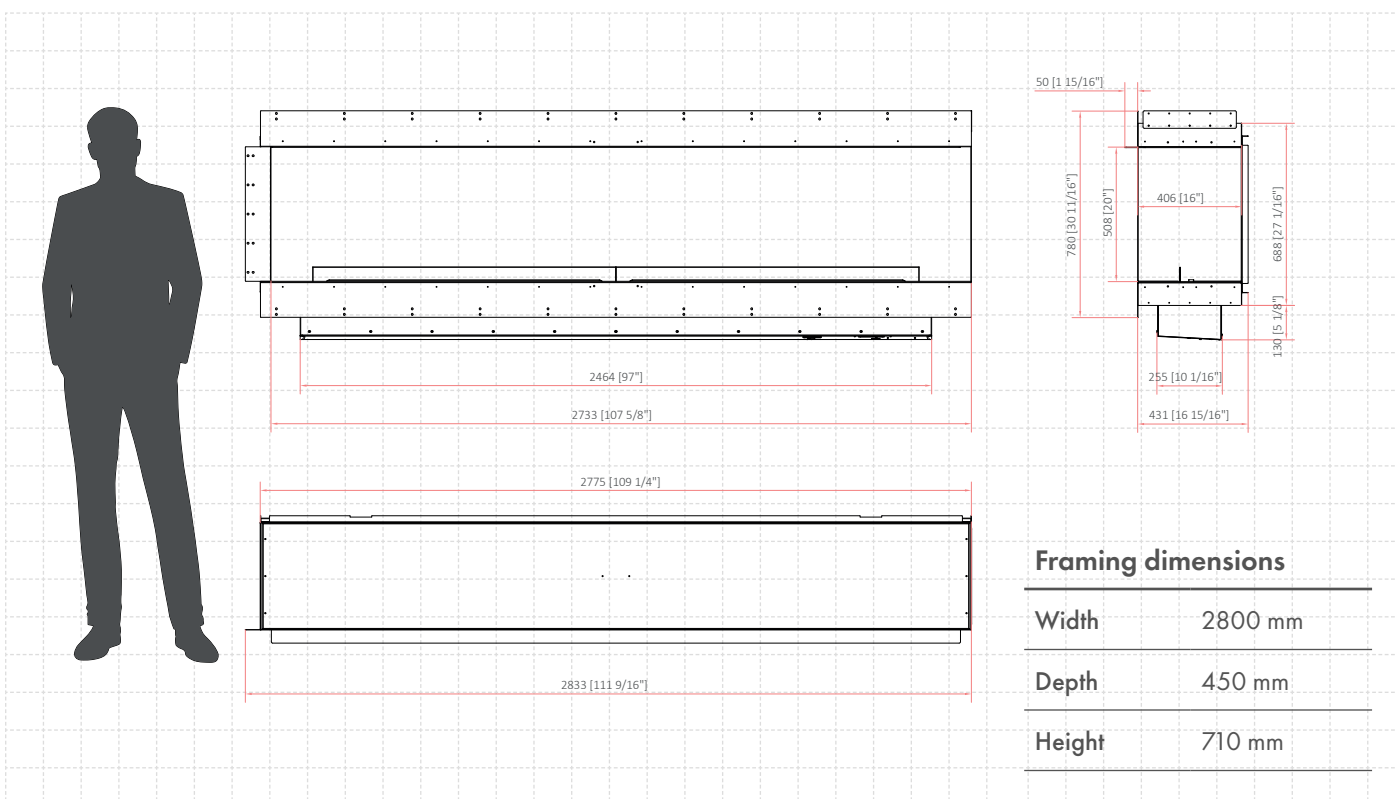

Forma 2700 Right Corner

Burner model	FLA4 2490 (BEV Technology®)
Fuel tank capacity	14.8 L
Maximum burn time	10 hours
Maximum heat output	22.5 kW
Minimum room cubature	225 m³
Flame height regulation	6 stages
Weight	201.4 kg
Fuel type	bioethanol 95 - 96,6%
Flue	not required
Air change rate	1 space volume per hour
Power supply	230 V
Finish	black powder coating
Materials	steel, galvanized steel, toughened glass
Application	for indoor use only

CONTROL OPTIONS

included

included

optional

'FLA4 NET-ZERO' APP

Control the fire with your smartphone!

OPTIONAL DECORATIVE TRAY

Decorative tray with 5 ceramic logs or white stones installed on the burner, behind the fireline.

O-TL certified

Manufactured to UL standards