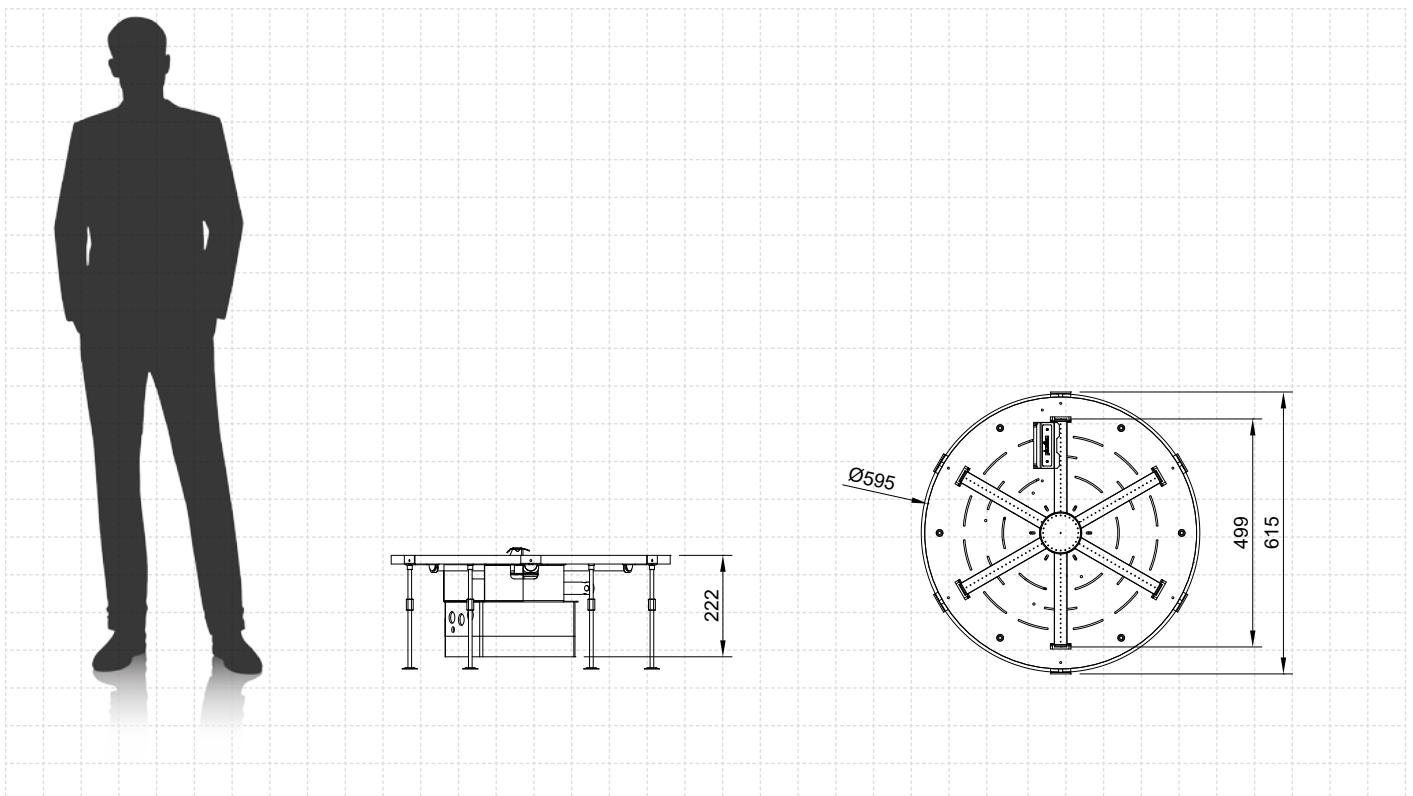

Galio Star Insert Automatic

(Gas Technology)

Fuel type	Natural Gas / LPG
Heat output	(NG) max. 16.4 kW (LPG) max. 17.3 kW
Gas consumption	(NG) max. 1.47 m³/h (LPG) max. 1.35 kg/h
Gas pressure	(NG) 20 mbar (LPG) 37 mbar
Total gas hose length	4 meters (measured from valve to pressure regulator)
Weight	17.0 kg
Power supply	remote: 2x 1.5V AAA batteries receiver: 4x 1.5V AA Wi-Fi: 6V DC
Flue	not required
Flame height regulation	yes
Materials	steel
Decorative accessories	black diamond stones
Application	for outdoor use only

CONTROL OPTIONS

optional

optional

compatible

'PLANIKA GAS CONTROL' APP

Control the fire with your smartphone!

custom size and shape
available on request