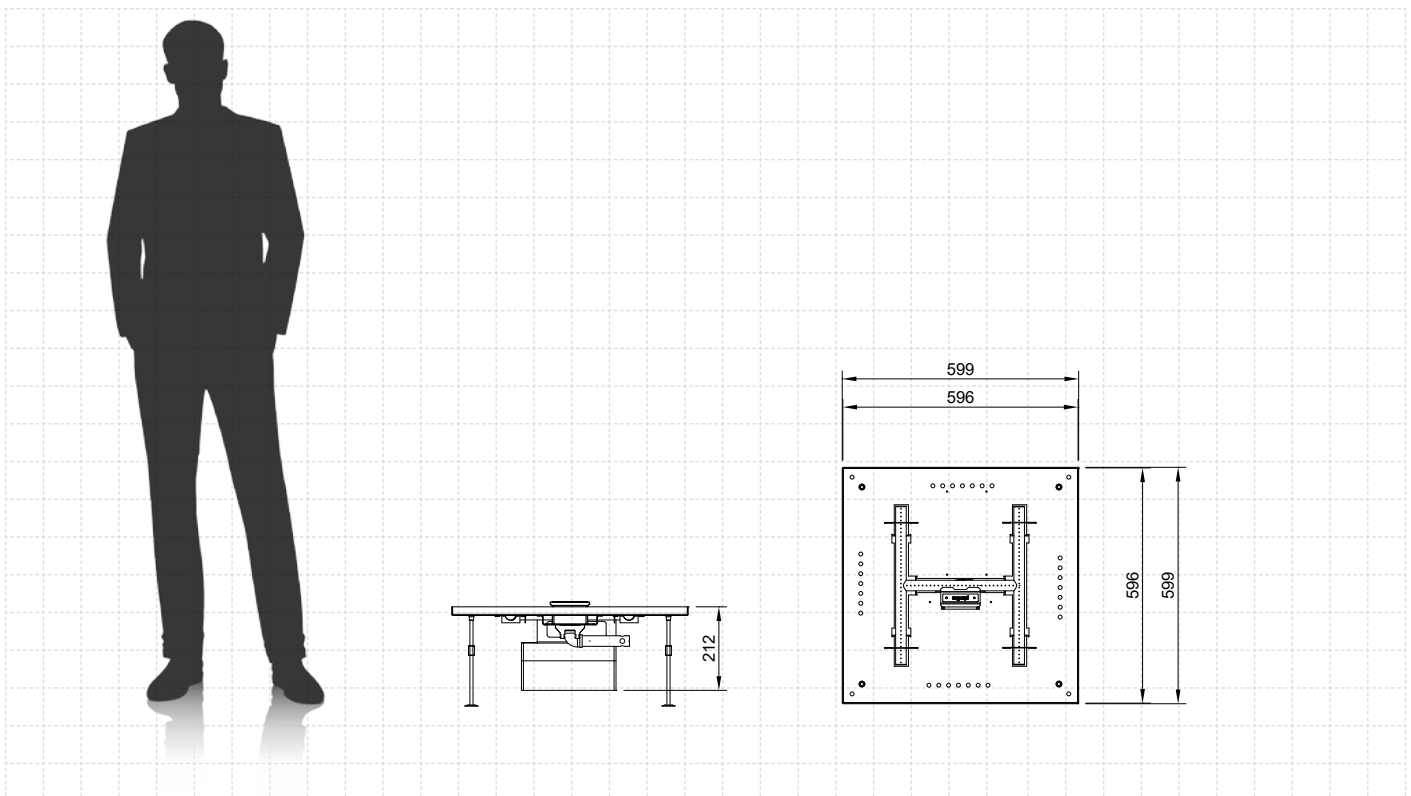

Galio H Insert Automatic

(Gas Technology)

Fuel type	Natural Gas / LPG
Heat output	(NG) max. 9.4 kW (LPG) max. 11.8 kW
Gas consumption	(NG) max. 1.0 m³/h (LPG) max. 0.93 kg/h
Gas pressure	(NG) 20 mbar (LPG) 37 mbar
Total gas hose length	4 meters (measured from valve to pressure regulator)
Weight	23.6 kg
Power supply	remote: 2x 1.5V AAA batteries receiver: 4x 1.5V AA Wi-Fi: 6V DC
Flue	not required
Flame height regulation	yes
Materials	steel
Decorative accessories	black diamond stones
Application	for outdoor use only

CONTROL OPTIONS

optional

optional

compatible

'PLANIKA GAS CONTROL' APP

Control the fire with your smartphone!

custom size and shape
available on request